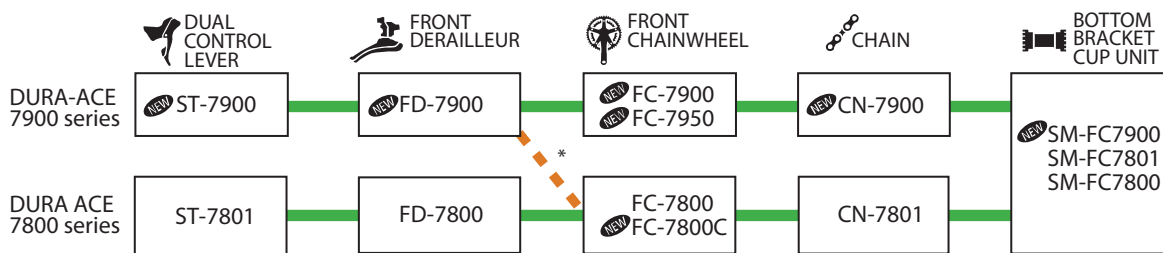

Interchangeability: DURA ACE (7800 series) and new DURA-ACE (7900 series)

■ Rear drivetrain

■ Front drivetrain

*: Slower shift may occur depending on frame dimension.

■ Brake systems