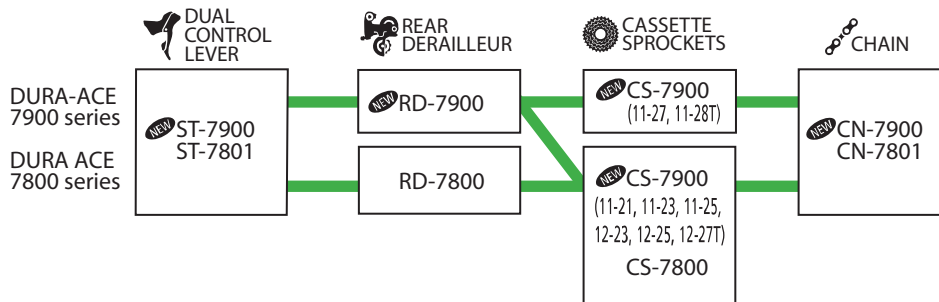

Interchangeability: DURA ACE (7800 series) and new DURA-ACE (7900 series)

■ Rear drivetrain

■ Front drivetrain

*: Slower shift may occur depending on frame dimension.

■ Brake systems